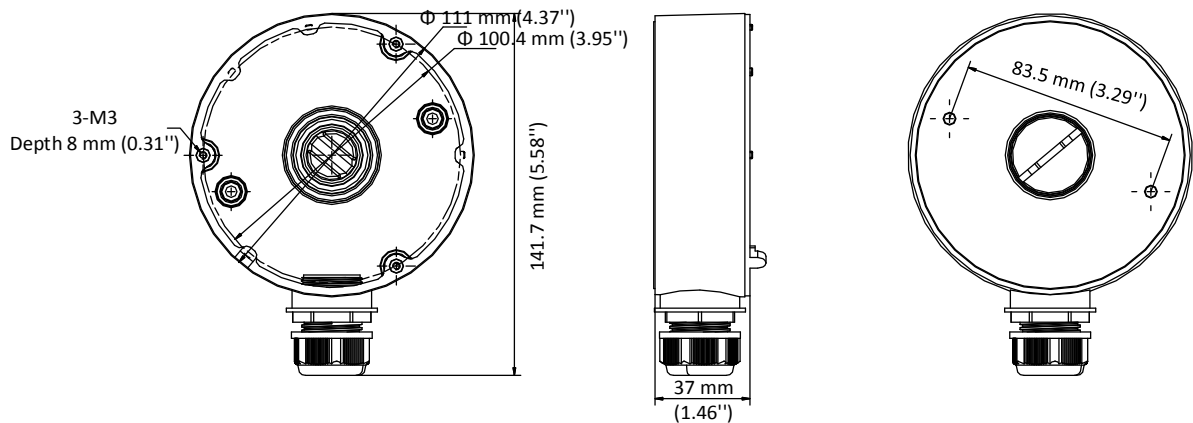

DS-1280ZJ-DM18

Junction Box

Feature

- Aluminum alloy material with surface spray treatment
- With cable hole(s)

Dimension

Available Model

DS-1280ZJ-DM18

Parameter

Model	DS-1280ZJ-DM18
Parameters	Junction Box
Appearance	Hikvision White
Material	Aluminum Alloy
Dimension	$\Phi 111 \text{ mm}$ ($\Phi 4.37''$)
Weight	Approx. 135 g (0.30 lb.)

Note

- The junction box should be installed on a flat surface.
- Waterproof rubber is necessary for outdoor application.
- The wall should be capable of supporting over 3 times as much as the total weight of the camera and the junction box.
- The maximum load capacity of the junction box is 4.5 kg (9.92 lb.).