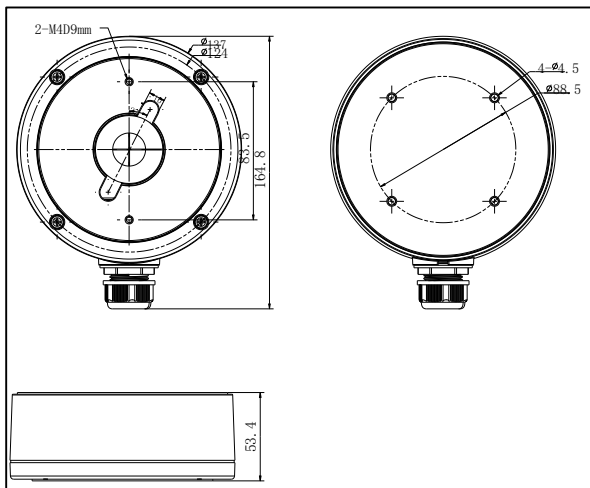

## DS-1280ZJ-DM22

Junction Box for Dome Camera

### Dimension:

### Parameter:

Model	DS-1280ZJ-DM22
Parameters	Junction Box for Dome Camera
Appearance	Hikvision White
Material	Aluminum Alloy
Dimension	Φ 137×164.8×53.4mm
Weight	520g