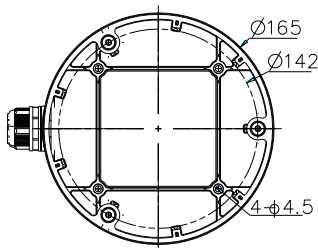

DS-1280ZJ-DM26

Junction Box for
Dome Camera

Features:

- Aluminum alloy material with surface spray treatment
- Waterproof design
- Cable hole on bracket makes the feature better

Dimension:

Order Model:

DS-1280ZJ-DM26

Parameter:

Model	DS-1280ZJ-DM26
Parameters	Junction Box for Dome Camera
Appearance	Hikvision White
Material	Aluminum Alloy
Dimension	Φ 165×65mm
Weight	466g

Notice:

- The bracket should be installed on flat wall
- Waterproof rubber is necessary for outdoor application
- The wall must be capable of supporting over 3 times as much as the total weight of the camera and the mount.
- The maximum load capacity of the bracket is 4.5KG

Note: The actual dome camera may vary from the picture above.