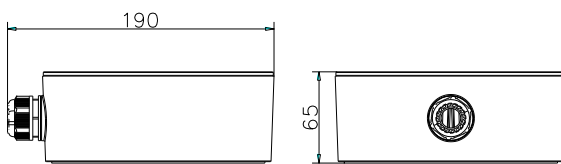

DS-1280ZJ-DM26

Junction Box for
Dome Camera

Features:

- Aluminum alloy material with surface spray treatment
- Waterproof design
- Cable hole on bracket makes the feature better

Dimension:

Order Model:

DS-1280ZJ-DM26

Parameter:

Model	DS-1280ZJ-DM26
Parameters	Junction Box for Dome Camera
Appearance	Hikvision White
Material	Aluminum Alloy
Dimension	Φ 165×65mm
Weight	466g

Notice:

- The bracket should be installed on flat wall
- Waterproof rubber is necessary for outdoor application
- The wall must be capable of supporting over 3 times as much as the total weight of the camera and the mount.
- The maximum load capacity of the bracket is 4.5KG