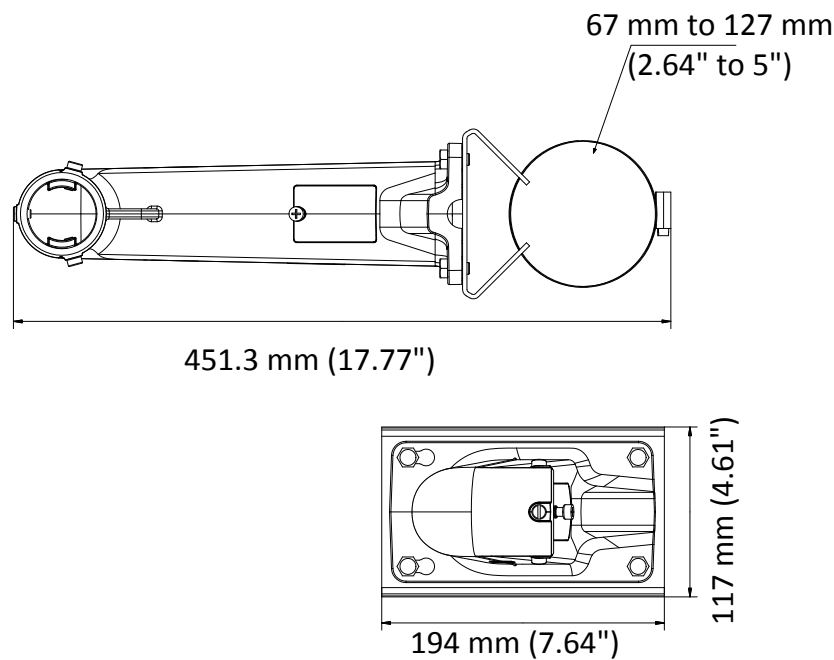

DS-1602ZJ-Pole-P

Vertical Pole Mount for Speed Dome

Feature

- Aluminum alloy with surface spray treatment
- The hook for safety rope facilitates speed dome's installation
- Waterproof design

Dimension

Available Model

DS-1602ZJ-Pole-P

Parameter

Model	DS-1602ZJ-Pole-P
Parameters	Vertical Pole Mount for Speed Dome
Appearance	Platinum Gray
Material	Aluminum Alloy
Dimension	451.3 mm × 194.0 mm × 117.0 mm (17.77" × 7.64" × 4.61")
Weight	2040 g (4.50 lb.)

Note

- The waterproof rubber is necessary for the outdoor application.
- The wall must be capable of supporting at least 3 times as much as the total weight of the speed dome and the mount.
- The mount's maximum load capacity is 10 kg (22 lb.).