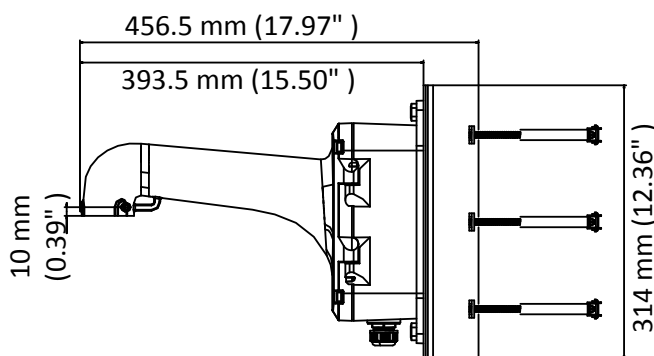

DS-1604ZJ-BOX-POLE

Vertical Pole Mount for Speed Dome

Feature

- Vertical pole mount with the junction box
- Aluminum alloy and steel with surface spray treatment
- Adjustable diameter from 100 mm to 200 mm
- Bottom outlet, and back outlet
- The hook for safety rope facilitates speed dome's installation

Dimension

Available Model

DS-1604ZJ-BOX-POLE

Parameter

Model	DS-1604ZJ-BOX-POLE
Parameters	Vertical Pole Mount for Speed Dome
Appearance	Hikvision White
Material	Aluminum Alloy and Steel
Dimension	456.5 mm × 314 mm × 194.9 mm (17.97" × 12.36" × 7.67")
Weight	5.7 kg (12.57 lb.)

Note

- The mount should be installed on the flat surface.
- Waterproof rubber is necessary for the outdoor application.
- The wall must be capable of supporting at least 3 times as much as the total weight of the speed dome, and the mount.
- The mount's maximum load capacity is 10 kg (22 lb.).