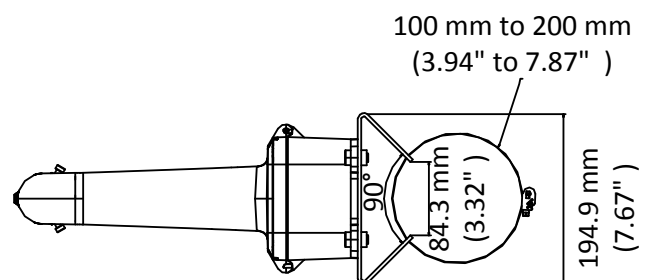

DS-1604ZJ-BOX-POLE

Vertical Pole Mount for Speed Dome

Feature

- Vertical pole mount with the junction box
- Aluminum alloy and steel with surface spray treatment
- Adjustable diameter from 100 mm to 200 mm
- Bottom outlet, and back outlet
- The hook for safety rope facilitates speed dome's installation

Dimension

Available Model

DS-1604ZJ-BOX-POLE

Parameter

Model	DS-1604ZJ-BOX-POLE
Parameters	Vertical Pole Mount for Speed Dome
Appearance	Hikvision White
Material	Aluminum Alloy and Steel
Dimension	456.5 mm × 314 mm × 194.9 mm (17.97" × 12.36" × 7.67")
Weight	5.7 kg (12.57 lb.)

Note

- The mount should be installed on the flat surface.
- Waterproof rubber is necessary for the outdoor application.
- The wall must be capable of supporting at least 3 times as much as the total weight of the speed dome, and the mount.
- The mount's maximum load capacity is 10 kg (22 lb.).