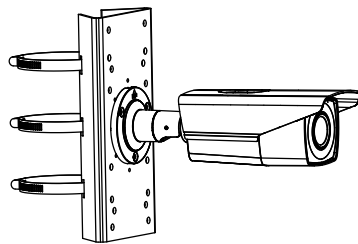

Hikvision Hong Kong
 T +852-2151-1761

Accessory

DS-1275ZJ-SUS
Vertical pole mount

DS-1276ZJ-SUS
Corner mount

DS-1280ZJ-S
Junction box

Distributed by

HIKVISION

Headquarters