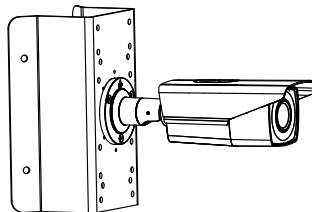

Hikvision Hong Kong
 T +852-2151-1761

Accessory

DS-1275ZJ-SUS
Vertical pole mount

DS-1276ZJ-SUS
Corner mount

DS-1280ZJ-S
Junction box

Distributed by

HIKVISION

Headquarters