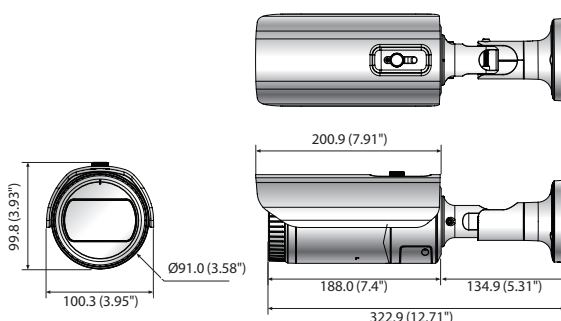

Dimensions

Unit : mm (inch)

Accessories (Optional)